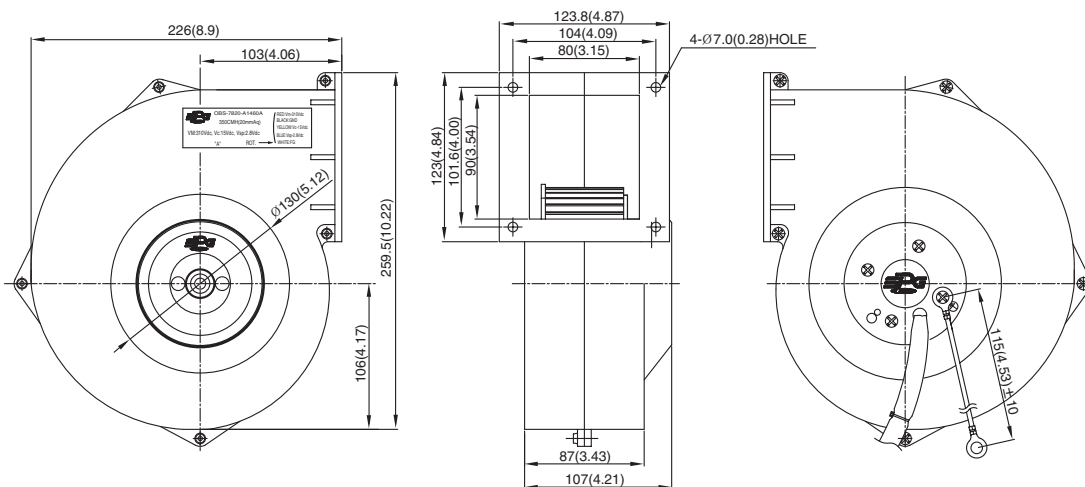

OBS-7820 -A1460A

SPG Co., Ltd.

DIMENSION

UNIT : mm[inch]

CHARACTERISTIC

Type	Voltage	Control Voltage	Static Pressure	Volume Flowrate	Speed	Input	Static Pressure	Flowrate	Speed	Ins. Class	P.C.B Of Drive	X
	Vdc	Vdc	mmH ₂ O	rpm	rpm	W	mmH ₂ O	CMH	rpm			
OBS-7820-A1460A	310	2.8	0	499	1598	97.5	20	350	1874	E	Internal	-