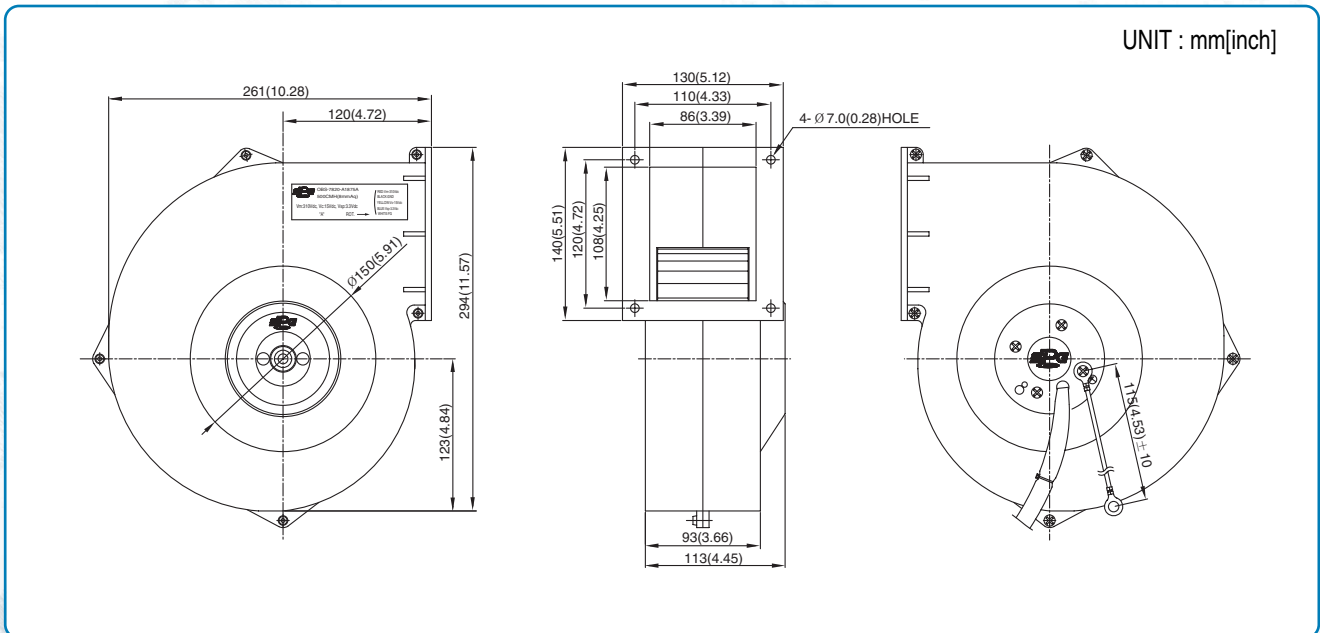

## ■ DIMENSION

## ■ CHARACTERISTIC

Type	Voltage	Control Voltage	Static Pressure	Volume Flowrate	Speed	Input	Static Pressure	Flowrate	Speed	Ins. Class	P.C.B Of Drive	X
	Vdc	Vdc	mmH <sub>2</sub> O	rpm	rpm	W	mmH <sub>2</sub> O	CMH	rpm			
OBS-7820-A1875A	310	3.3	0	561	1363	108.3	8	480	1537	E	Internal	-