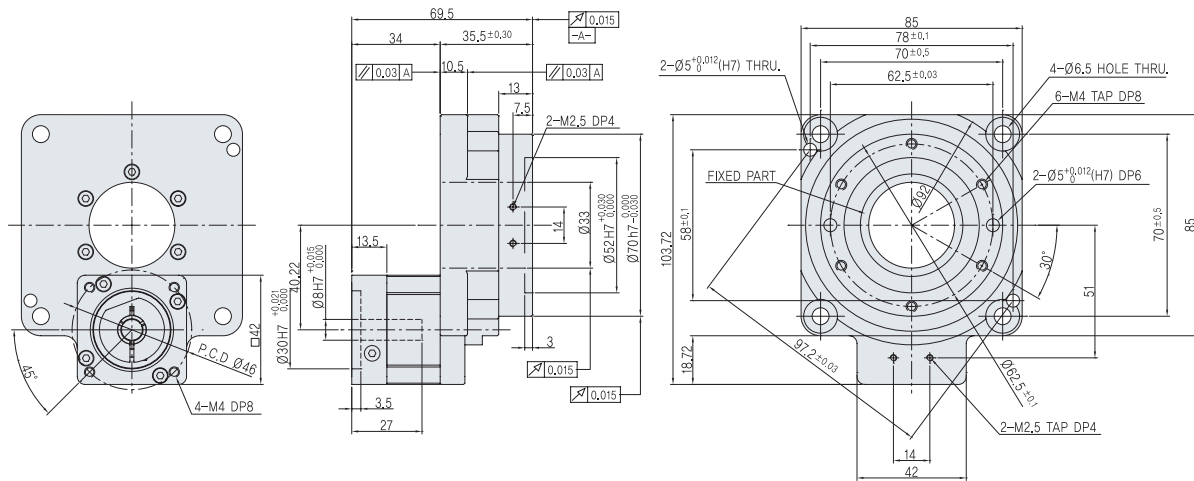

Hollow Rotary Table

■ Dimensions – SHA 085 (1 Stage, Ratio(i) = 1/10)

■ Dimensions – SHA 085 (1 Stage, Ratio(i) = 1/18)