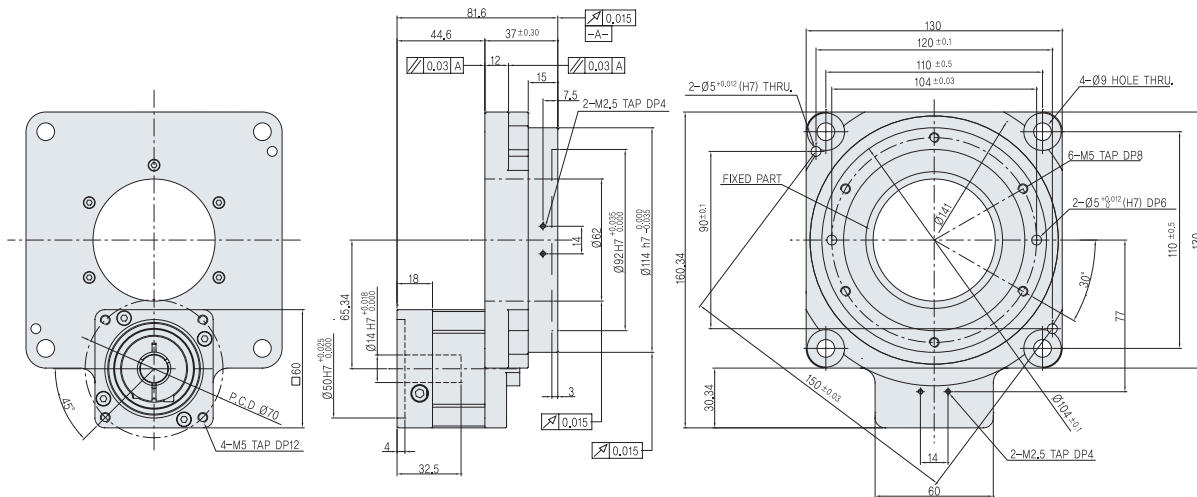

## ■ Dimensions – SHA 130 (1 Stage, Ratio(i) = 1/10)

## ■ Dimensions – SHA 130 (1 Stage, Ratio(i) = 1/18)