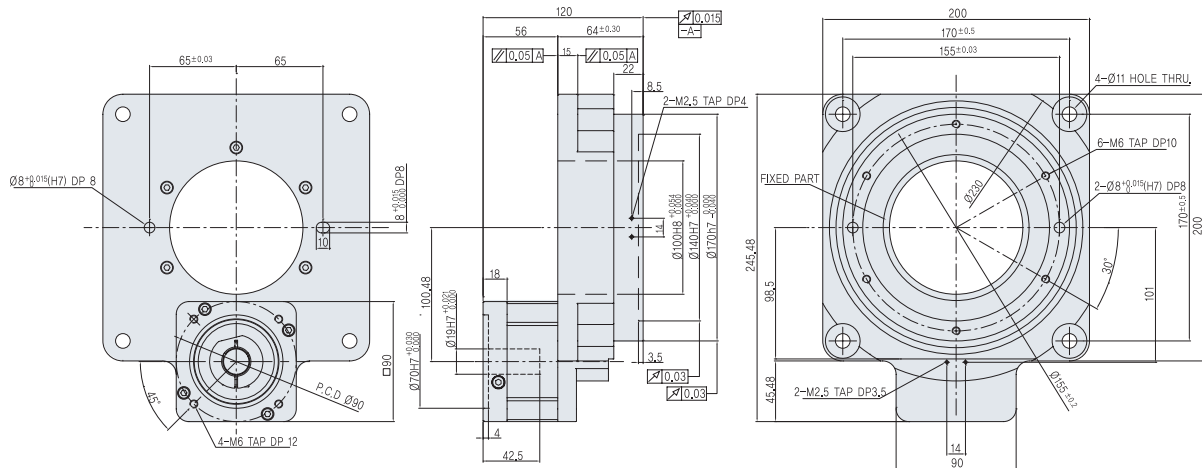

SHA Series

■ Dimensions – SHA 200 (1 Stage, Ratio(i) = 1/10)

■ Dimensions – SHA 200 (1 Stage, Ratio(i) = 1/18)