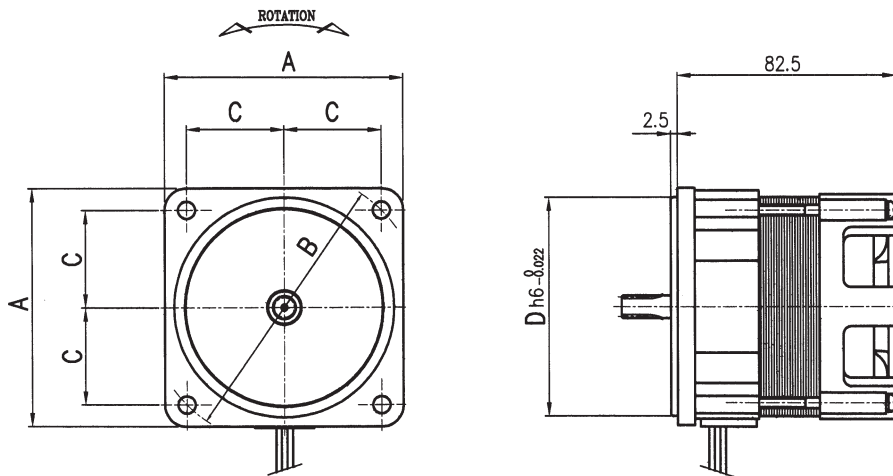

# CONDENSER RUN INDUCTION GEARED MOTOR

● OPEN HOUSING TYPE (IC-83428 TYPE)

● GEAR HEAD ASSEMBLY TYPE

### ▼ DIMENSIONS

MODEL	치수 A	치수 B	치수 C	치수 D	조립 가능한 표준형 GEAR HEAD
IC-83428DWA	90	∅ 104	36.77	∅ 83	S9□B3□□ ~ S9□B200□□
IC-83428DWB	90	∅ 104	36.77	∅ 83	S9□B3□□ ~ S9□B200□□
IC-83428LGA	90	∅ 104	36.77	∅ 83	S9□B3□□ ~ S9□B200□□
IC-83428SSRA	80	∅ 94	32.84	∅ 73	S8□A3□ ~ S8□A200□

### ▼ Performance Data

MODEL	Poles P	Voltage V	Frequency Hz	Output W	Rated			Starting Torque Kg-cm	Duty
					Speed rpm	Torque Kg-cm	Current A		
IC-83428DWA	4	220	60	25	1600	1.8	0.29	1.5	cont.
IC-83428DWB	4	100	50/60	25	1250/1550	2.1/1.8	0.7/0.57	1.1/1.1	cont.
IC-83428LGA	4	220	60	25	1600	2.2	0.32	2.4	30MIN.
IC-83428SSRA	4	220	60	25	1600	1.7	0.33	2.2	30MIN.