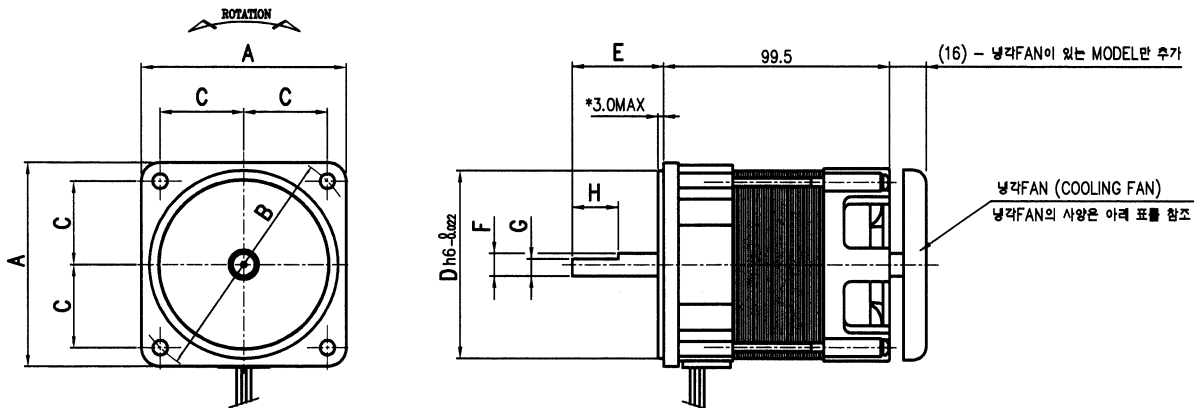

CONDENSER RUN INDUCTION MOTOR

● OPEN HOUSING TYPE (IC-83445 TYPE)

● STRAIGHT & CUT TYPE

IC-83 Series

SPG Co., Ltd.

▼ DIMENSIONS

MODEL	치수 A	치수 B	치수 C	치수 D	치수 E	치수 F	치수 G	치수 H	냉각 FAN	NOTE
IC-83445DSC	80	∅ 94	32.84	∅ 73	120	∅ 10	-	-	○	*3.0부 없음
IC-83445JIA	80	∅ 94	32.84	∅ 73	42	∅ 10	9	30	N/A	
IC-83445KOC	80	∅ 94	32.84	∅ 73	30	∅ 10	9	25	○	*3.0부 없음
IC-83445KOE	90	∅ 104	36.77	∅ 83	37	∅ 12	11	30	○	*3.0부 없음

▼ Performance Data

MODEL	Poles	Voltage	Frequency	Output	Rated			Starting Torque	Duty
					Speed	Torque	Current		
					P	V	Hz	W	
IC-83445DSC	4	220	50/60	60	1300/1550	7.06/7.08	0.81	5.25/5.3	cont.
IC-83445JIA	4	220	60	40	1550	3.55	0.45	2.46	cont.
IC-83445KOC	4	220	60	40	1550	4.78	0.57	3.15	cont.
IC-83445KOE	4	220	60	60	1550	6.15	1.82	3.87	cont.