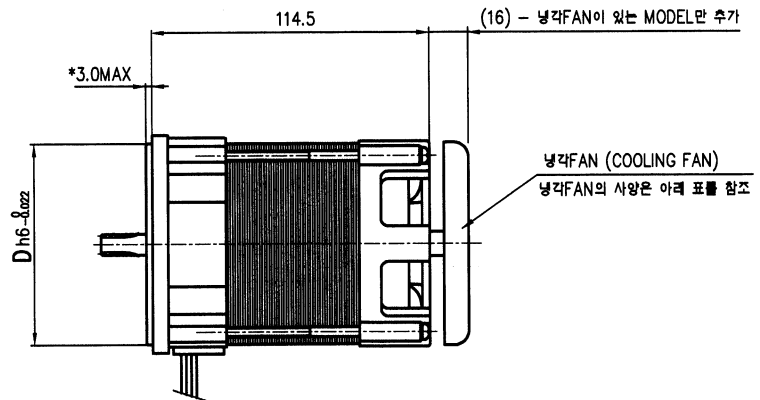

# CONDENSER RUN INDUCTION GEARED MOTOR

● OPEN HOUSING TYPE (IC-83460 TYPE)

● GEAR HEAD ASSEMBLY TYPE

### ▼ DIMENSIONS

MODEL	치수 A	치수 B	치수 C	치수 D	냉각 FAN	NOTE	조립 가능한 표준형 GEAR HEAD
IC-83460IRB	80	∅ 94	32.84	∅ 73	○		S8□A3□~S8□A200□
IC-83460SSA	90	∅ 104	36.77	∅ 83	○	강력형 HEAD용	S9□C3□~S9□C200□
IC-83460SSB	90	∅ 104	36.77	∅ 83	○		S9□B3□~S9□B200□