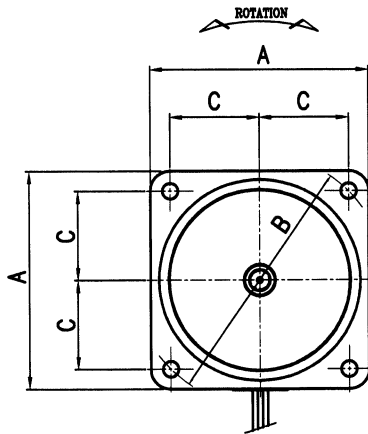

### ▼ DIMENSIONS

MODEL	치수 A	치수 B	치수 C	치수 D	냉각 FAN	NOTE	조립 가능한 표준형 GEAR HEAD
IC-83460IRB	80	∅ 94	32.84	∅ 73	○		S8□A3□~S8□A200□
IC-83460SSA	90	∅ 104	36.77	∅ 83	○	강력형 HEAD용	S9□C3□~S9□C200□
IC-83460SSB	90	∅ 104	36.77	∅ 83	○		S9□B3□~S9□B200□

### ▼ Performance Data

MODEL	Poles	Voltage	Frequency	Output	Rated			Starting Torque	Duty
					Speed	Torque	Current		
	P	V	Hz	W	rpm	Kg-cm	A	Kg-cm	
IC-83460IRB	4	220	60	90	1500	8.62	1.10	5.00	cont.
IC-83460SSA	4	220	60	90	1650	6.86	0.90	5.55	cont.
IC-83460SSB	4	220	60	90	1650	6.86	0.90	5.55	cont.